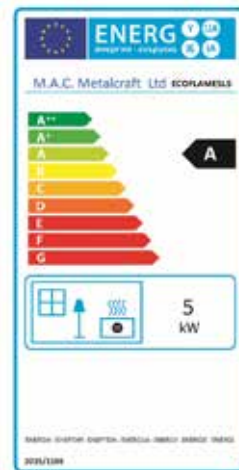

Ecoflame 5LS MK2

Cylindrical Woodburning Stove

This innovative, contemporary, ultra-sleek cylindrical wood burning stove will complement any modern living area.

The Ecoflame range of cylindrical wood burning stoves is at the forefront of stove design, not to mention their clean burning credentials. They have an impressive A Energy rating with 77.7% efficiency, and all three are eco-design 2022 rated.

Ecoflame cylindrical stoves come as standard with our uniquely designed heavy duty cast iron door and 125mm outlet. The stove can be installed using a direct air kit.

The Ecoflame 5LS is a stylish, practical cylinder stove that has a good sized log store that allows you to place your logs under your stove.

The Ecoflame stove would be a wise choice for any discerning homeowner.