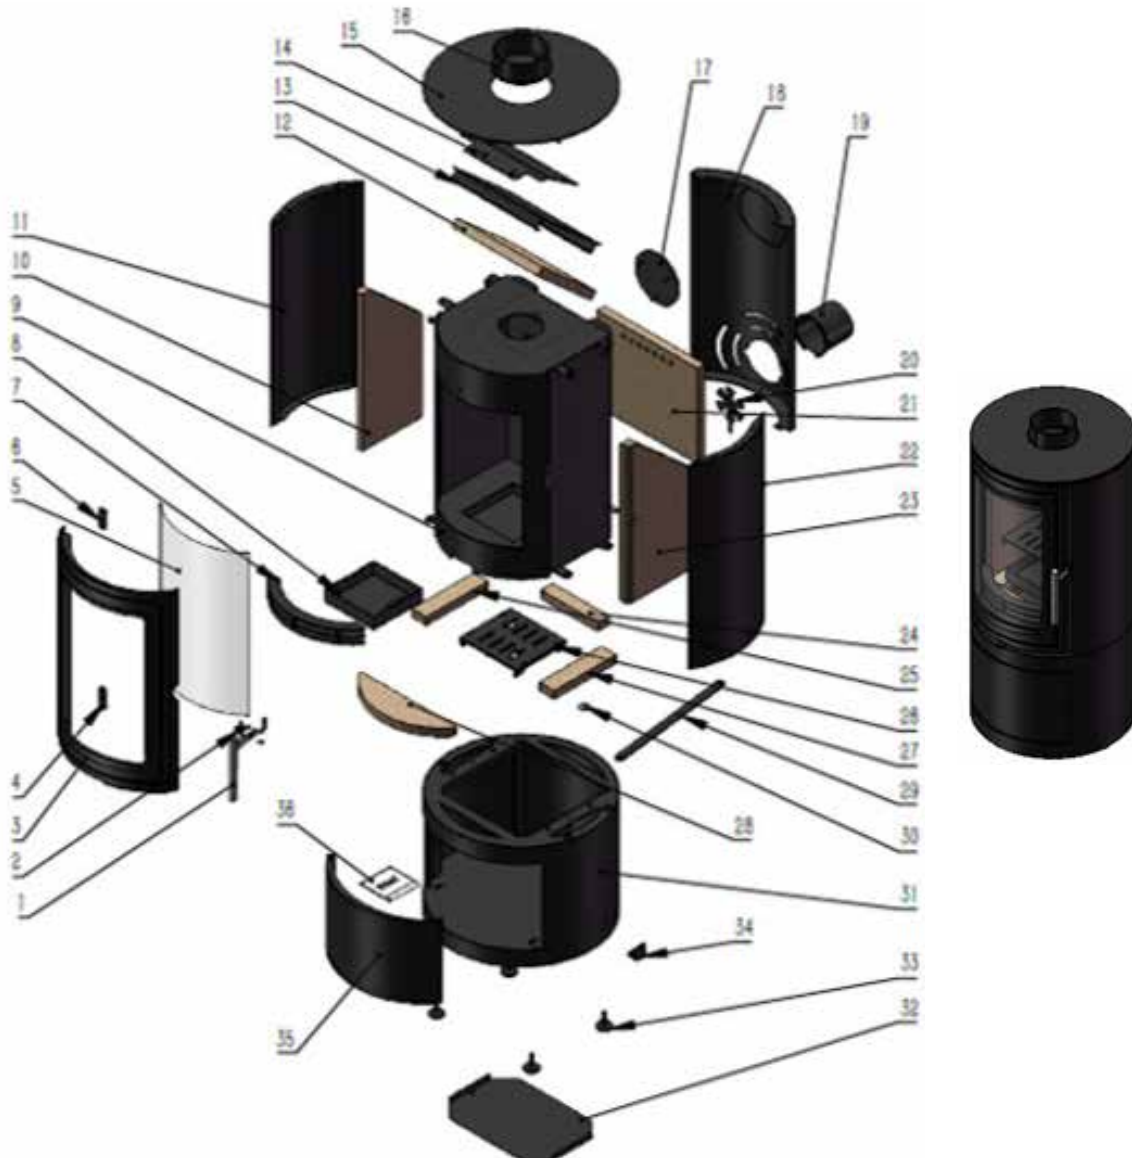

Spares List

ecoflame 5PED MK2

NO	ITEM	QTY	NO	ITEM	QTY
1	Handle	1	18	Back Shell	1
2	Handle Bracket	1	19	External Air Intake Connect	1
3	Door	1	20	Air Intake Slide	1
4	Lower Door Shaft Bracket	1	21	Back Vermiculite	1
5	Glass	1	22	Right Shell	1
6	Upper Door Shaft Bracket	1	23	Right Vermiculite	1
7	Log Retainer	1	24	Lower Back Vermiculite	1
8	Ashpan	1	25	Lower Left Vermiculite	1
9	Body	1	26	Grate	1
10	Left Vermiculite	1	27	Lower Right Vermiculite	1
11	Left Shell	1	28	Lower Front Vermiculite	1
12	Upper Vermiculite	1	29	Air Intake Control	1
13	Upper Vermiculite Bracket	1	30	Air Intake Tie Rod Gasket	1
14	Upper Baffle Plate	1	31	Log Stand Connected Plate	1
15	Top Plate	1	32	Log Stand	1
16	Flue Collar	1	33	CE Plate	1
17	Lid	1			

Spares List

ecoflame 5D MK2

NO.	ITEM	QTY	NO.	ITEM	QTY	NO.	ITEM	QTY
1	Handle	1	14	Upper Baffle Plate	1	27	Lower Right Vermiculite	1
2	Handle Bracket	1	15	Top Plate	1	28	Lower Front Vermiculite	1
3	Door	1	16	Flue Collar	1	29	Air Intake Control	1
4	Lower Door Shaft Bracket	1	17	Lid	1	30	Air Intake Tie Rod Gasket	1
5	Glass	1	18	Back Shell	1	31	Log Stand	1
6	Upper Door Shaft Bracket	1	19	External Air Intake Connect	1	32	Lower Heat Shield	1
7	Log Retainer	1	20	Air Intake Slide	1	33	Adjusted Feet	4
8	Ashpan	1	21	Back Vermiculite	1	34	Magnetic Switch	1
9	Body	1	22	Right Shell	1	35	Log Stand Door	1
10	Left Vermiculite	1	23	Right Vermiculite	1	36	CE Plate	1
11	Left Shell	1	24	Lower Back Vermiculite	1			
12	Upper Vermiculite	1	25	Lower Left Vermiculite	1			
13	Upper Vermiculite Bracket	1	26	Grate	1			