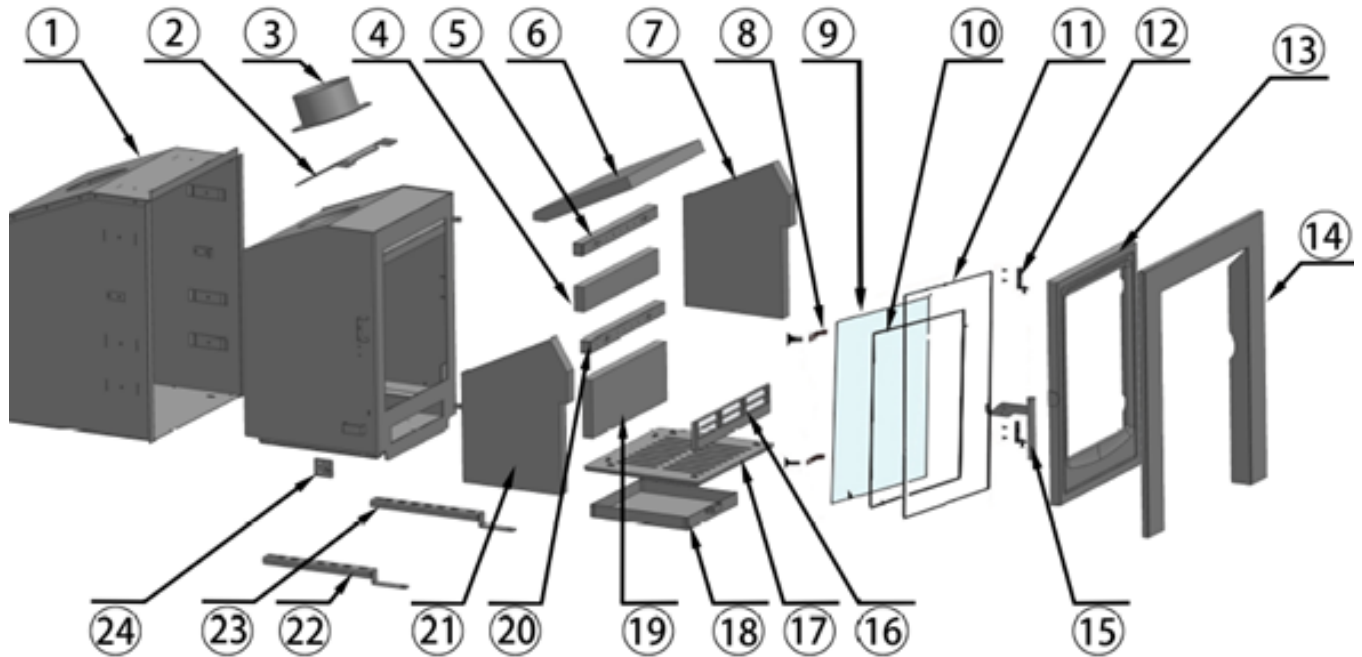

Spares List

ecoflame 4i Inset

NO	ITEM	QTY
1	Steel Body Cover	1
2	Upper Steel Baffle	1
3	Flue Collar	1
4	Back Upper Vermiculite Brick	1
5	Back Upper Teriary Air Channel	1
6	Vermiculite Lower Baffle Plate	1
7	Right Side Vermiculite Brick	1
8	Glass Chips and Screws	4
9	Glass	1
10	6mm Glass Rope	1
11	10mm Cast Iron Door Rope	1
12	Door Hinge with Screws	2
13	Cast Iron Door	1
14	Door 3 Sides Steel Frame	1
15	Door handle	1
16	Fire Bar	1
17	Cast Iron Grate	1
18	Ashpan	1
19	Back Lower Vermiculite Brick	1
20	Back Lower Teriary Air Channel	1
21	Left Side Vermiculite Brick	1
22	Secondary Air Control Slider	1
23	Primary Air Control Slider	1
24	Door Handle Catcher	1