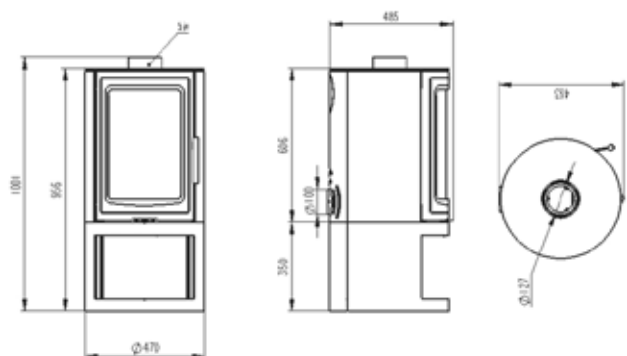

Output (kw)	5kw
Efficiency	77.70%
Weight	80/90kg
Flue Size	125mm
Wood Burning	Yes
Multi Fuel	No
Warranty (Stove Body Only)	5 Years