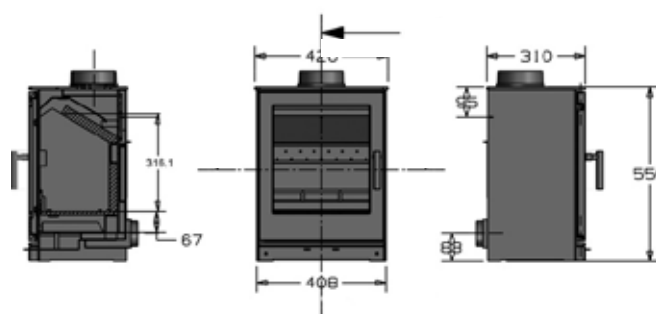

The stove can be installed using a direct air kit.

Output (kw)	5kw
Efficiency	82.50%
Weight	65kg
Flue Size	125mm
Wood Burning	Yes
Multi Fuel	Yes
Warranty (Stove Body Only)	5 Years

Distance to non-combustibles