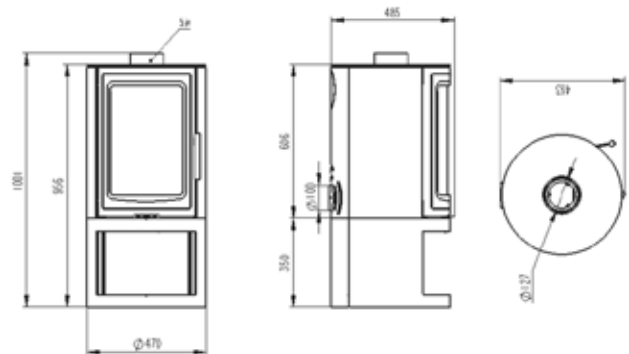

Output (kw)	5kw
Efficiency	77.70%
Weight	80/90kg
Flue Size	125mm
Wood Burning	Yes
Multi Fuel	No
Warranty (Stove Body Only)	5 Years