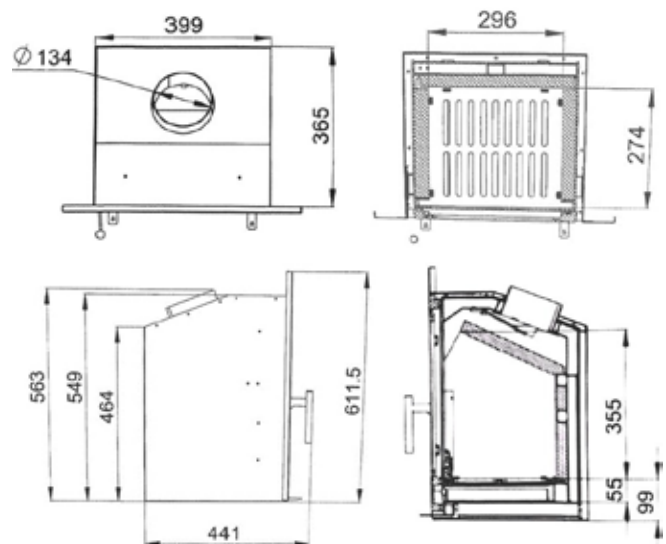

Ecoflame 4i Inset C/W 3 Sided Trim

Multifuel

This contemporary-designed, compact, multifueled inset stove would be a great addition to any living space.

The Ecoflame 4i Inset stove is eco-design 2022. It boasts an impressive efficiency of 83.7%, giving the stove an A+ rating. Combine that with a heat output of a nominal 5kw, meaning that the Ecoflame 4i Inset is not only an ultra clean burning stove; it also packs a real punch.

The Ecoflame 4i Inset stove is a cassette stove, meaning that it comes as a box within a box. This helps the stove deal with the heat in the confined space behind a fireplace.

With its durable cast iron door and a 3-sided trim, with an optional 50mm 3 sided and 4 sided trim available. It's easy to connect the liner to the stove from within the firebox, making the Ecoflame 4i not only durable but also installer friendly, all this at an affordable, economical price. The Ecoflame 4i will fit into a standard 22x16 fireplace opening.