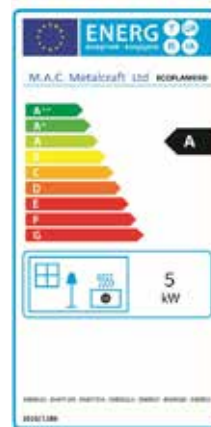

Ecoflame 5D MK2

Cylindrical Woodburning Stove

This innovative, contemporary, ultra-sleek cylindrical wood burning stove will complement any modern living area.

The Ecoflame range of cylindrical wood burning stoves is at the forefront of stove design, not to mention their clean burning credentials. They have an impressive A Energy rating with 77.7% efficiency, and all three are eco-design 2022 rated.

Ecoflame cylindrical stoves come as standard with our uniquely designed heavy duty cast iron door and 125mm outlet. The stove can be installed using a direct air kit.

The Ecoflame 5D is a stylish, sleek cylinder stove that comes with its own discrete door, which is a really handy place to situate all your tools. The Ecoflame stove would be a wise choice for any discerning homeowner.