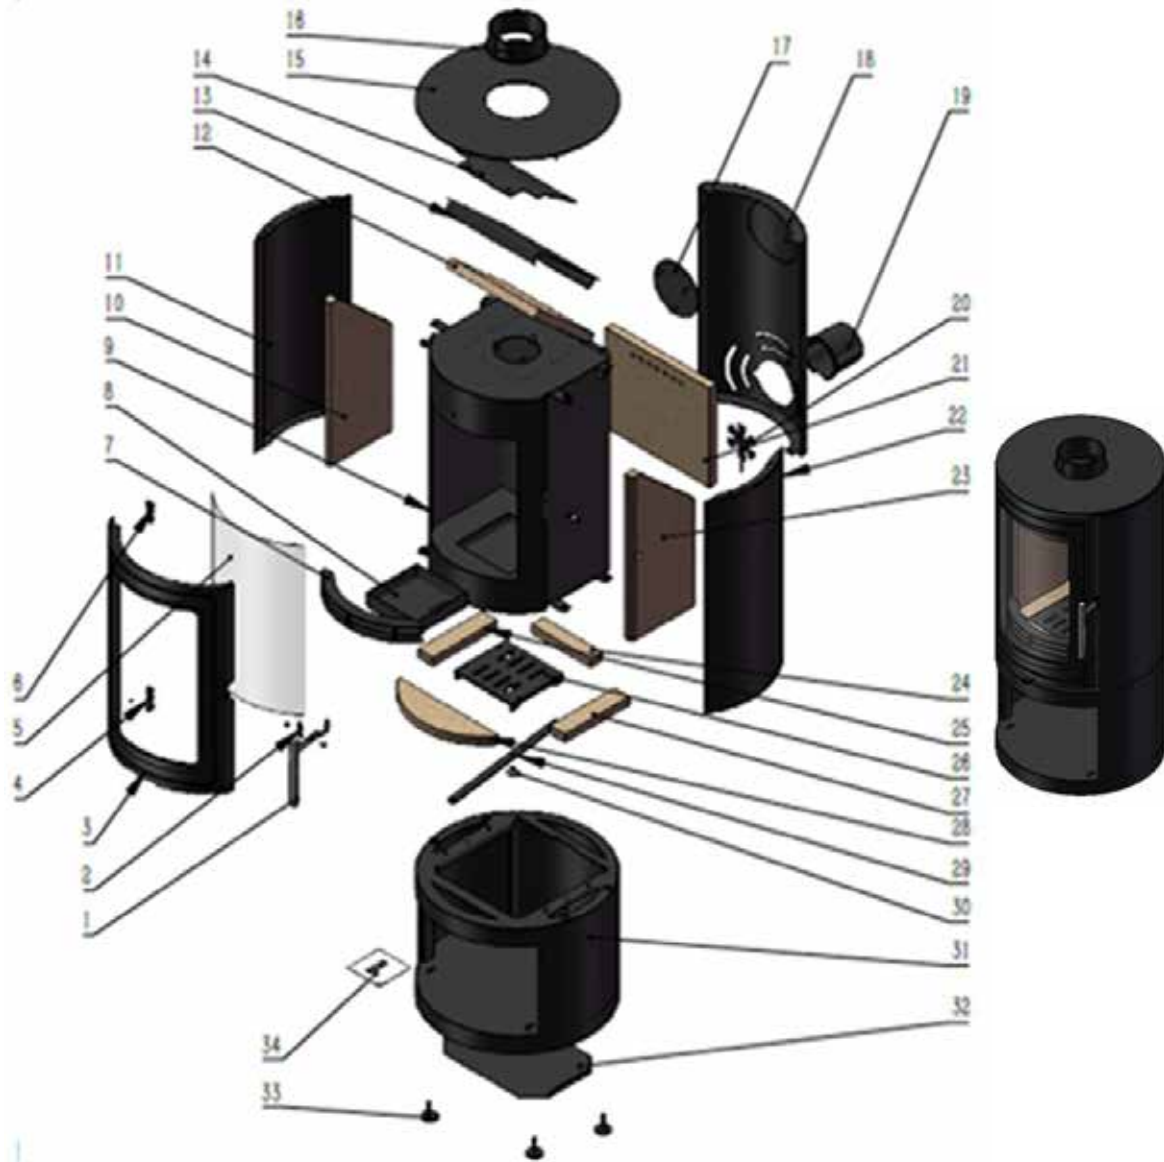

ecoflame 5LS MK2

NO	ITEM	QTY	NO	ITEM	QTY	NO	ITEM	QTY
1	Handle	1	13	Upper Vermiculite Bracket	1	25	Lower Left Vermiculite	1
2	Handle Bracket	1	14	Upper Baffle Plate	1	26	Grate	1
3	Door	1	15	Top Plate	1	27	Lower Right Vermiculite	1
4	Lower Door Shaft Bracket	1	16	Flue Collar	1	28	Lower Front Vermiculite	1
5	Glass	1	17	Lid	1	29	Air Intake Control	1
6	Upper Door Shaft Bracket	1	18	Back Shell	1	30	Air Intake Tie Rod Gasket	1
7	Log Retainer	1	19	External Air Intake Connect	1	31	Log Stand	1
8	Ashpan	1	20	Air Intake Slide	1	32	Lower Heat Shield	1
9	Body	1	21	Back Vermiculite	1	33	Adjusted Feet	4
10	Left Vermiculite	1	22	Right Shell	1	34	CE Plate	1
11	Left Shell	1	23	Right Vermiculite	1			
12	Upper Vermiculite	1	24	Lower Back Vermiculite	1