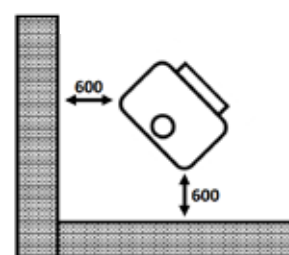

Distance to combustibles