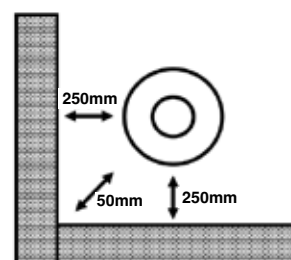

Distance to combustibles