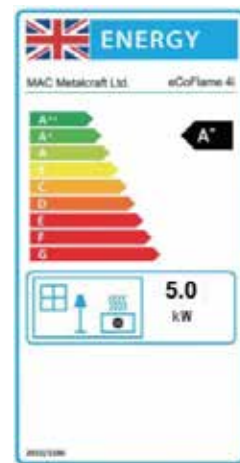

Ecoflame 4i Inset C/W 3 Sided Trim

Multifuel

This contemporary-designed, compact, multifueled inset stove would be a great addition to any living space.

The Ecoflame 4i Inset stove is eco-design 2022. It boasts an impressive efficiency of 83.7%, giving the stove an A+ rating. Combine that with a heat output of a nominal 5kw, meaning that the Ecoflame 4i Inset is not only an ultra clean burning stove; it also packs a real punch.

The Ecoflame 4i Inset stove is a cassette stove, meaning that it comes as a box within a box. This helps the stove deal with the heat in the confined space behind a fireplace.

With its durable cast iron door and a 3-sided trim, with an optional 50mm 3 sided and 4 sided trim available. It's easy to connect the liner to the stove from within the firebox, making the Ecoflame 4i not only durable but also installer friendly, all this at an affordable, economical price. The Ecoflame 4i will fit into a standard 22x16 fireplace opening.