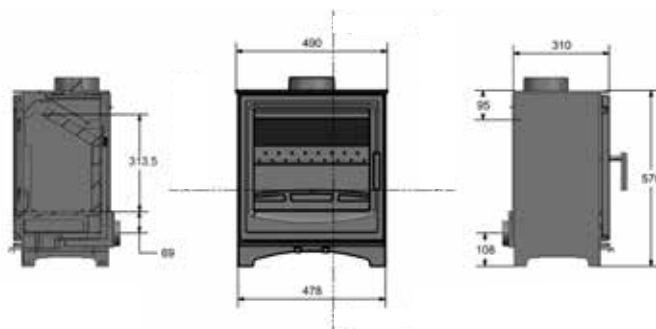

Output (kw)	5kw	8.1kw
Efficiency	81.30%	79.40%
Weight	80kg	80kg
Flue Size	125mm	125mm
Wood Burning	Yes	Yes
Multi Fuel	Yes	Yes
Warranty (Stove Body Only)	5 Years	5 Years