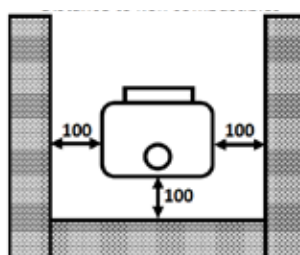

Distance to non-combustibles