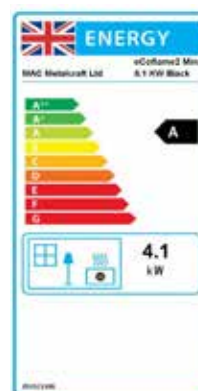

Ecoflame 2 Mini

Multifuel

This contemporary and compact heating solution has been designed and built to meet the very latest UK air quality standards, and comes approved for smokeless zones to allow for responsible, environmentally friendly burning within smoke control areas.

With an A+ Energy Rating, the Ecoflame 2 Mini is a fantastic alternative to expensive gas heating systems for your customers and their homes, providing unrivalled value for money and energy efficiency.

At 50kg, this smaller companion product model to the Ecoflame 2 features strong steel body, cast iron door and large glass panel to enhance the visual experience for the owner. Also featured are the air wash facility to keep the door clear of smokey deposits, multiple air settings to enable burn control, and a robust 125mm flue.