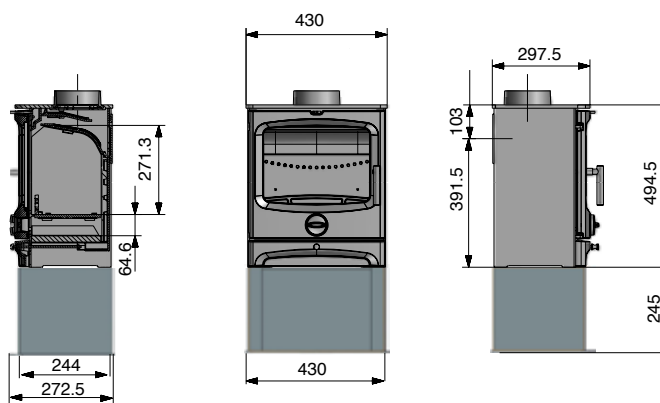

Output (kw)	5kw
Efficiency	80.70%
Weight	77kg
Flue Size	125mm
Wood Burning	Yes
Multi Fuel	Yes
Warranty (Stove Body Only)	5 Years