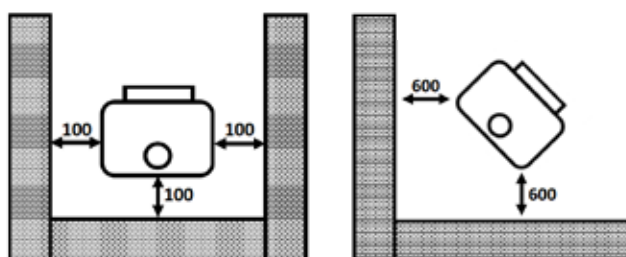

Distance to non-combustibles

Distance to combustibles