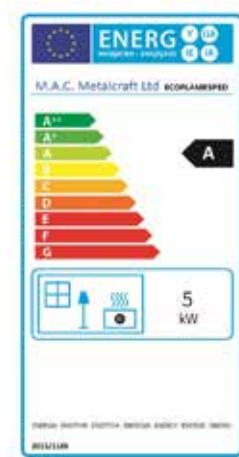

Ecoflame 5PED MK2

Cylindrical Woodburning Stove

This innovative, contemporary, ultra-sleek cylindrical wood burning stove will complement any modern living area.

The Ecoflame range of cylindrical wood burning stoves is at the forefront of stove design, not to mention their clean burning credentials. They have an impressive A Energy rating with 77.7% efficiency, and all three are eco-design 2022 rated.

Ecoflame cylindrical stoves come as standard with our uniquely designed heavy duty cast iron door and 125mm outlet. The stove can be installed using a direct air kit.

The Ecoflame 5PED is a contemporary cylinder stove that comes with its own stylish pedestal.

The Ecoflame stoves would be a wise choice for any discerning homeowner.