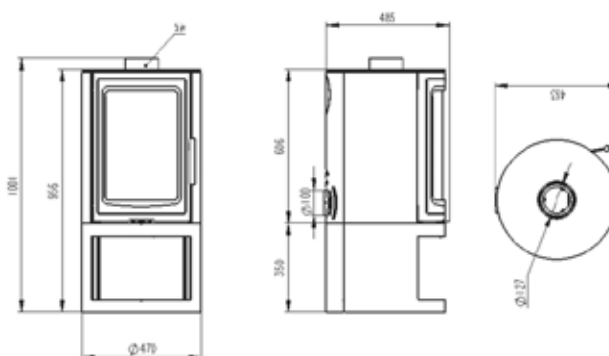

Ecoflame 5LS Soapstone

Cylindrical Woodburning Stove

This innovative, contemporary, ultra-sleek cylindrical wood burning stove will complement any modern living area.

The Ecoflame 5LS Soapstone has a unique, natural beauty that can add a touch of elegance to any room. Its smooth, matte finish can develop a beautiful patina over time, giving it a distinctive character.

Overall, soapstone can be a wonderful addition to a wood burner, offering a unique combination of functionality, aesthetics, and sustainability.

The Ecoflame range of cylindrical wood burning stoves is at the forefront of stove design, not to mention their clean burning credentials. They have an impressive A Energy rating with 77.7% efficiency, and all three are eco-design 2022 rated.

By absorbing and storing heat, soapstone can help increase the overall efficiency of the wood burner. This can lead to cost savings and reduced environmental impact.

Ecoflame cylindrical stoves come as standard with our uniquely designed heavy duty cast iron door and 125mm outlet. The stove can be installed using a direct air kit.