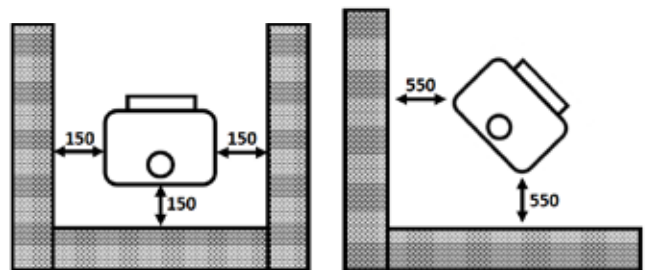

Distance to non-combustibles

Distance to combustibles