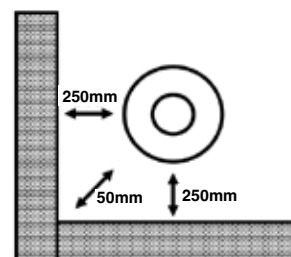

Distance to combustibles