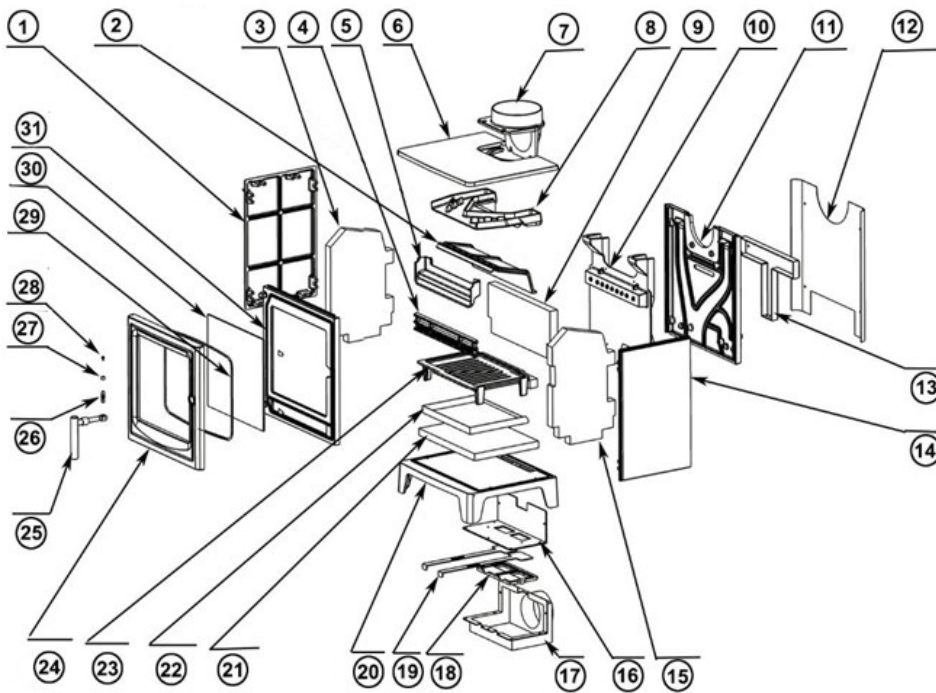

Spares List

ecoflame 3

Number	Part Name	Qty
1	Left Side Panel	1
2	Baffle	1
3	Left Side Vermiculite Brick	1
4	Banking Bar	1
5	Air Wash	1
6	Top	1
7	Flue Collar	1
8	Air Wash Channel plate	1
9	Back Vermiculite Brick	1
10	Back Brick	1
11	Back	1
12	Back Heat Shield	1
13	Tertiary Air Channel	1
14	Right Side Panel	1
15	Right Side Vermiculite Brick	1
16	Outdoor Air Direct Part 1	1
17	Outdoor Air Direct Box	1
18	Outdoor Air Direct part 2	1
19	Silder	2
20	Base	1
21	Bottom Vermiculite Brick	1
22	Ashpan	1
23	Grate	1
24	Door	1
25	Door Handle Body	1
26	Door Handle Bracket	1
27	Door Handle Roll	1
28	Door Handle Screw	1
29	Glass Rope	1
30	Glass	1
31	Frame	1