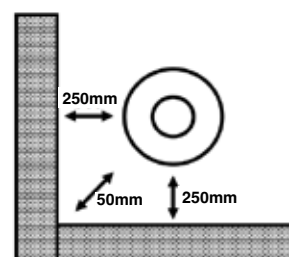

Distance to combustibles