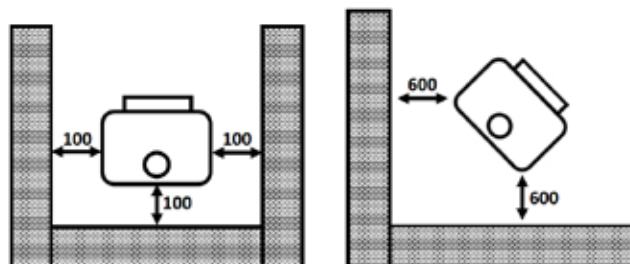

Distance to non-combustibles

Distance to combustibles