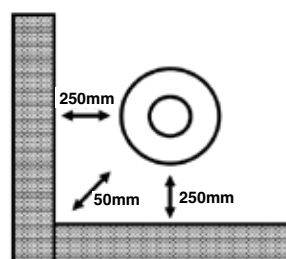

Output (kw)	5kw
Efficiency	83.70%
Weight	154kg
Flue Size	125mm
Wood Burning	Yes
Multi Fuel	No
Warranty (Stove Body Only)	5 Years

Distance to combustibles

Spares List

ecoflame 1

Number	Part Name	Qty
1	Steel Stove Body	1
2	Flue Collar	1
3	Side Vermiculite Brick	2
4	Back Brick	1
5	Baffle A	1
6	Baffle B	1
7	Screws for Baffle B	2
8	Air Wash	1
9	Slider	1
10	Glass Clips	4
11	Cast Iron Door	1
12	Door Handle Screw	1
13	Door Handle Roll	1
14	Door Handle Bracket	1
15	Door Handle Body	1
16	Primary Air Knob	1
17	Door Hinge	2
18	Door Decoration	1
19	Glass Rope	1
20	Glass	1
21	Banking Bar	1
22	Bottom Vermiculite Brick	2
23	Ash Pan	1
24	Grate	1
25	Tertiary Air Knob	1
26	Tertiary Air Bar	1
27	Tertiary Air Part A	1
28	Tertiary Air Part B	1
29	Tertiary Air Part C	1
30	Flue Cover	1