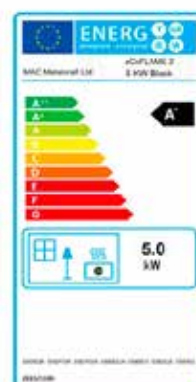

Output (kw)	4.1kw
Efficiency	77.10%
Weight	50kg
Flue Size	125mm
Wood Burning	Yes
Multi Fuel	Yes
Warranty (Stove Body Only)	5 Years

Distance to non-combustibles

Distance to combustibles

ecoflame 2

5kw Multifuel Stove

Ecoflame 2 5kw

Multifuel

The Ecoflame 2 5kw is an innovative, ultra-contemporary multifuel heating solution that brings affordability and style to the popular 5kw sector of multifuel stoves.

The Ecoflame 2 5kw stove, with its steel body, cast iron door, and large viewing window, not to mention exceptional controllability, offers unparalleled value for money. The Ecoflame 2 5kw is approved for use in a smoke controlled area. This stove is Defra approved and eco-design, 2022 accredited.

Combine that with an impressive 82.5% efficiency, giving the Ecoflame 2 5kw an energy rating of A+ and a heat output of 5kw, making this stove an obvious choice when choosing a clean burning, contemporary multifuel stove.

The stove can be installed using a direct air kit.

Output (kw)	5kw
Efficiency	82.50%
Weight	65kg
Flue Size	125mm
Wood Burning	Yes
Multi Fuel	Yes
Warranty (Stove Body Only)	5 Years

Distance to non-combustibles