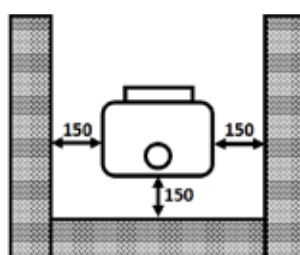

Distance to non-combustibles