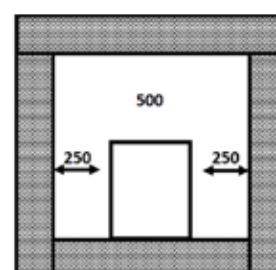

Distance to combustibles