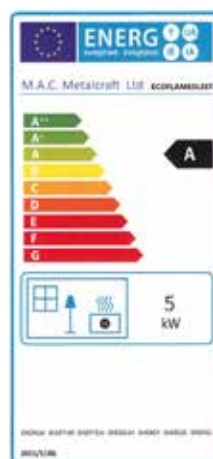

Ecoflame 5LS Soapstone

Cylindrical Woodburning Stove

This innovative, contemporary, ultra-sleek cylindrical wood burning stove will complement any modern living area.

The Ecoflame 5LS Soapstone has a unique, natural beauty that can add a touch of elegance to any room. Its smooth, matte finish can develop a beautiful patina over time, giving it a distinctive character.

Overall, soapstone can be a wonderful addition to a wood burner, offering a unique combination of functionality, aesthetics, and sustainability.

The Ecoflame range of cylindrical wood burning stoves is at the forefront of stove design, not to mention their clean burning credentials. They have an impressive A Energy rating with 77.7% efficiency, and all three are eco-design 2022 rated.

By absorbing and storing heat, soapstone can help increase the overall efficiency of the wood burner. This can lead to cost savings and reduced environmental impact.

Ecoflame cylindrical stoves come as standard with our uniquely designed heavy duty cast iron door and 125mm outlet. The stove can be installed using a direct air kit.