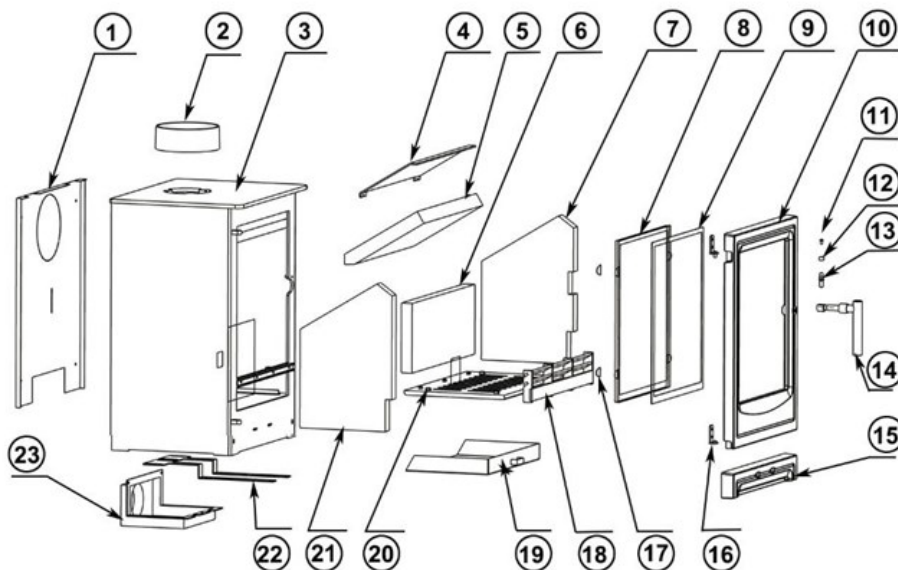

Number	Part Name	Qty
1	Heat Shield	1
2	Flue Collar	1
3	Steel Body	1
4	Baffle A	1
5	Baffle B	1
6	Back Vermiculite Brick	1
7	Right Side Vermiculite Brick	1
8	Glass	1
9	Glass Rope	1
10	Cast Iron Door	1
11	Door Handle Screw	1
12	Door Handle Roll	1
13	Door Handle Bracket	1
14	Door Handle Body	1
15	Door Decoration	1
16	Door Hinge	2
17	Glass Clips	4
18	Banking Bar	1
19	Ashpan	1
20	Grate	1
21	Left Side Vermiculite Brick	1
22	Bottom Slider	2
23	Outdoor Air Direct Box	1