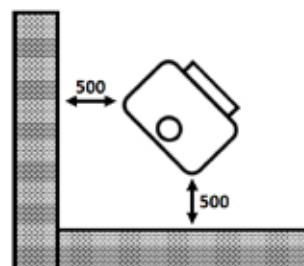

Distance to combustibles