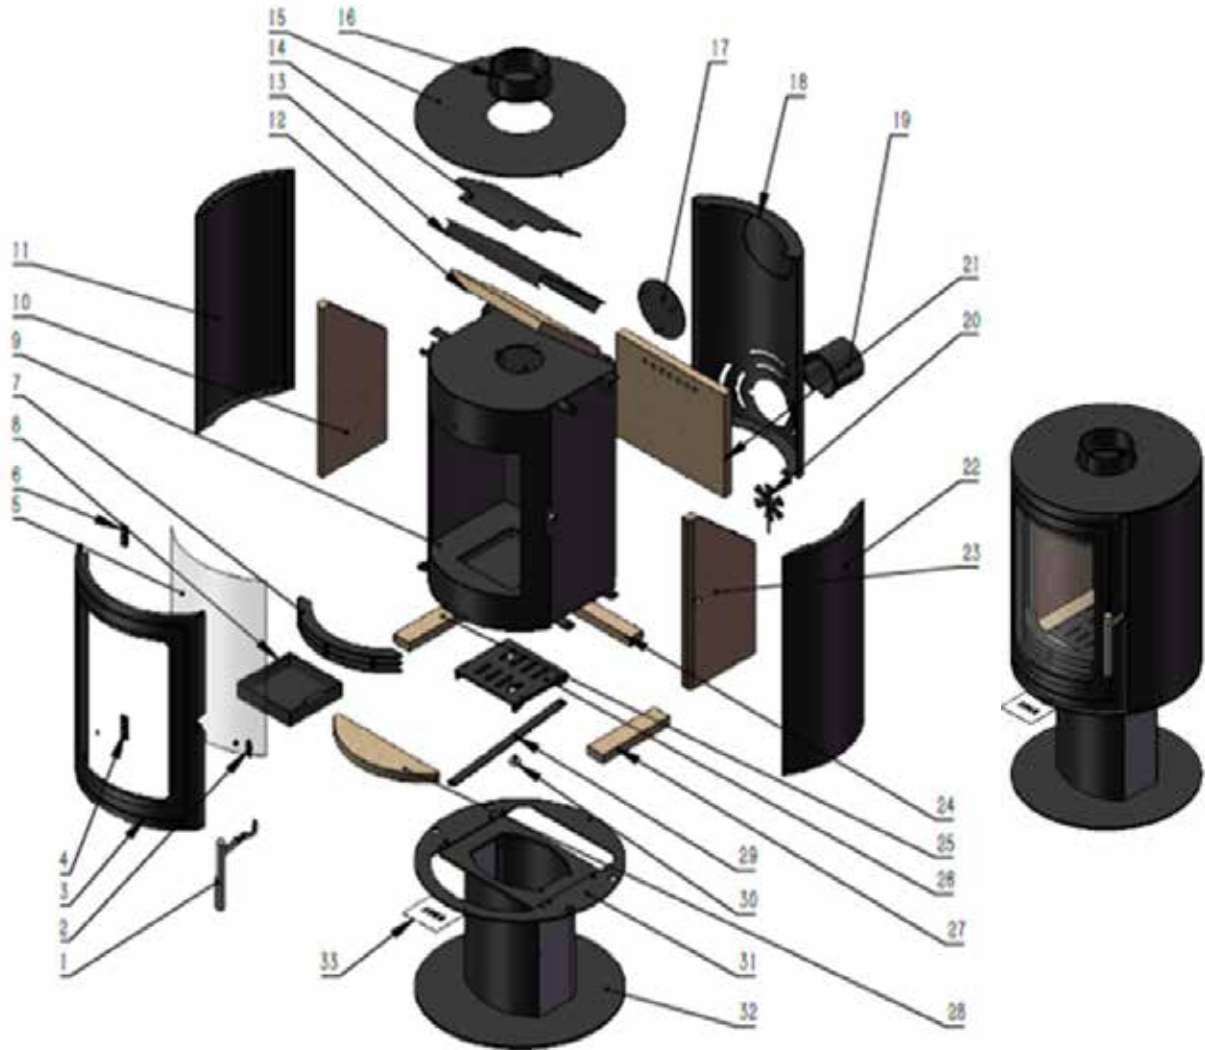

Spares List

ecoflame 5PED MK2

NO	ITEM	QTY	NO	ITEM	QTY
1	Handle	1	18	Back Shell	1
2	Handle Bracket	1	19	External Air Intake Connect	1
3	Door	1	20	Air Intake Slide	1
4	Lower Door Shaft Bracket	1	21	Back Vermiculite	1
5	Glass	1	22	Right Shell	1
6	Upper Door Shaft Bracket	1	23	Right Vermiculite	1
7	Log Retainer	1	24	Lower Back Vermiculite	1
8	Ashpan	1	25	Lower Left Vermiculite	1
9	Body	1	26	Grate	1
10	Left Vermiculite	1	27	Lower Right Vermiculite	1
11	Left Shell	1	28	Lower Front Vermiculite	1
12	Upper Vermiculite	1	29	Air Intake Control	1
13	Upper Vermiculite Bracket	1	30	Air Intake Tie Rod Gasket	1
14	Upper Baffle Plate	1	31	Log Stand Connected Plate	1
15	Top Plate	1	32	Log Stand	1
16	Flue Collar	1	33	CE Plate	1
17	Lid	1