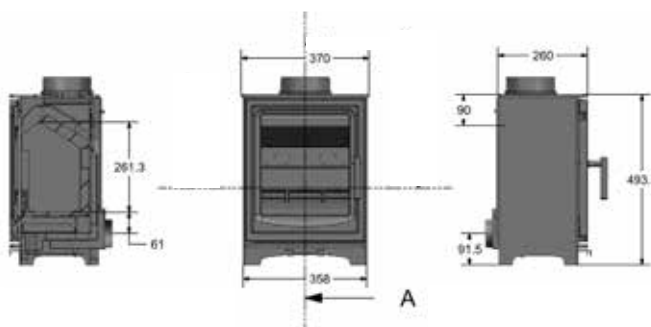

Output (kw)	4.1kw
Efficiency	77.10%
Weight	50kg
Flue Size	125mm
Wood Burning	Yes
Multi Fuel	Yes
Warranty (Stove Body Only)	5 Years