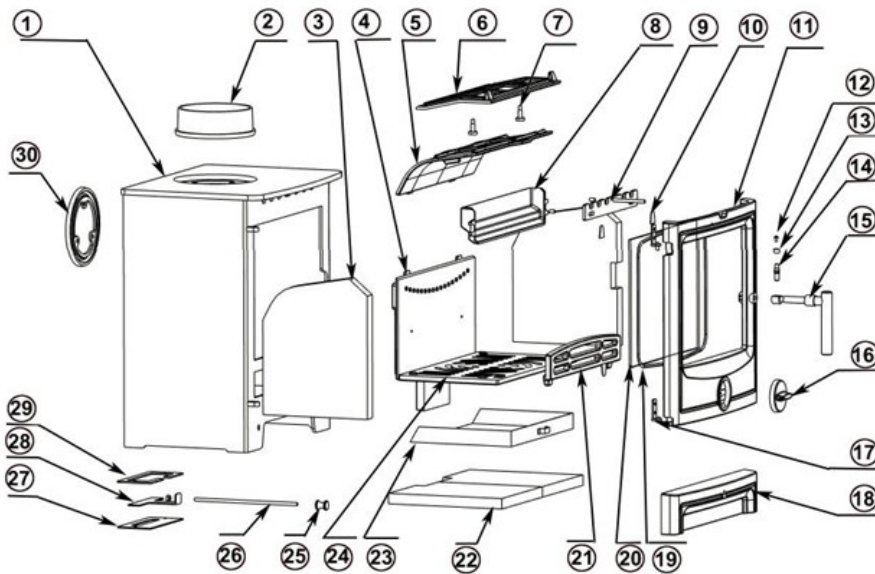

Output (kw)	5kw
Efficiency	83.70%
Weight	154kg
Flue Size	125mm
Wood Burning	Yes
Multi Fuel	No
Warranty (Stove Body Only)	5 Years

Distance to combustibles

Spares List

ecoflame 1

Number	Part Name	Qty
1	Steel Stove Body	1
2	Flue Collar	1
3	Side Vermiculite Brick	2
4	Back Brick	1
5	Baffle A	1
6	Baffle B	1
7	Screws for Baffle B	2
8	Air Wash	1
9	Slider	1
10	Glass Clips	4
11	Cast Iron Door	1
12	Door Handle Screw	1
13	Door Handle Roll	1
14	Door Handle Bracket	1
15	Door Handle Body	1
16	Primary Air Knob	1
17	Door Hinge	2
18	Door Decoration	1
19	Glass Rope	1
20	Glass	1
21	Banking Bar	1
22	Bottom Vermiculite Brick	2
23	Ash Pan	1
24	Grate	1
25	Tertiary Air Knob	1
26	Tertiary Air Bar	1
27	Tertiary Air Part A	1
28	Tertiary Air Part B	1
29	Tertiary Air Part C	1
30	Flue Cover	1